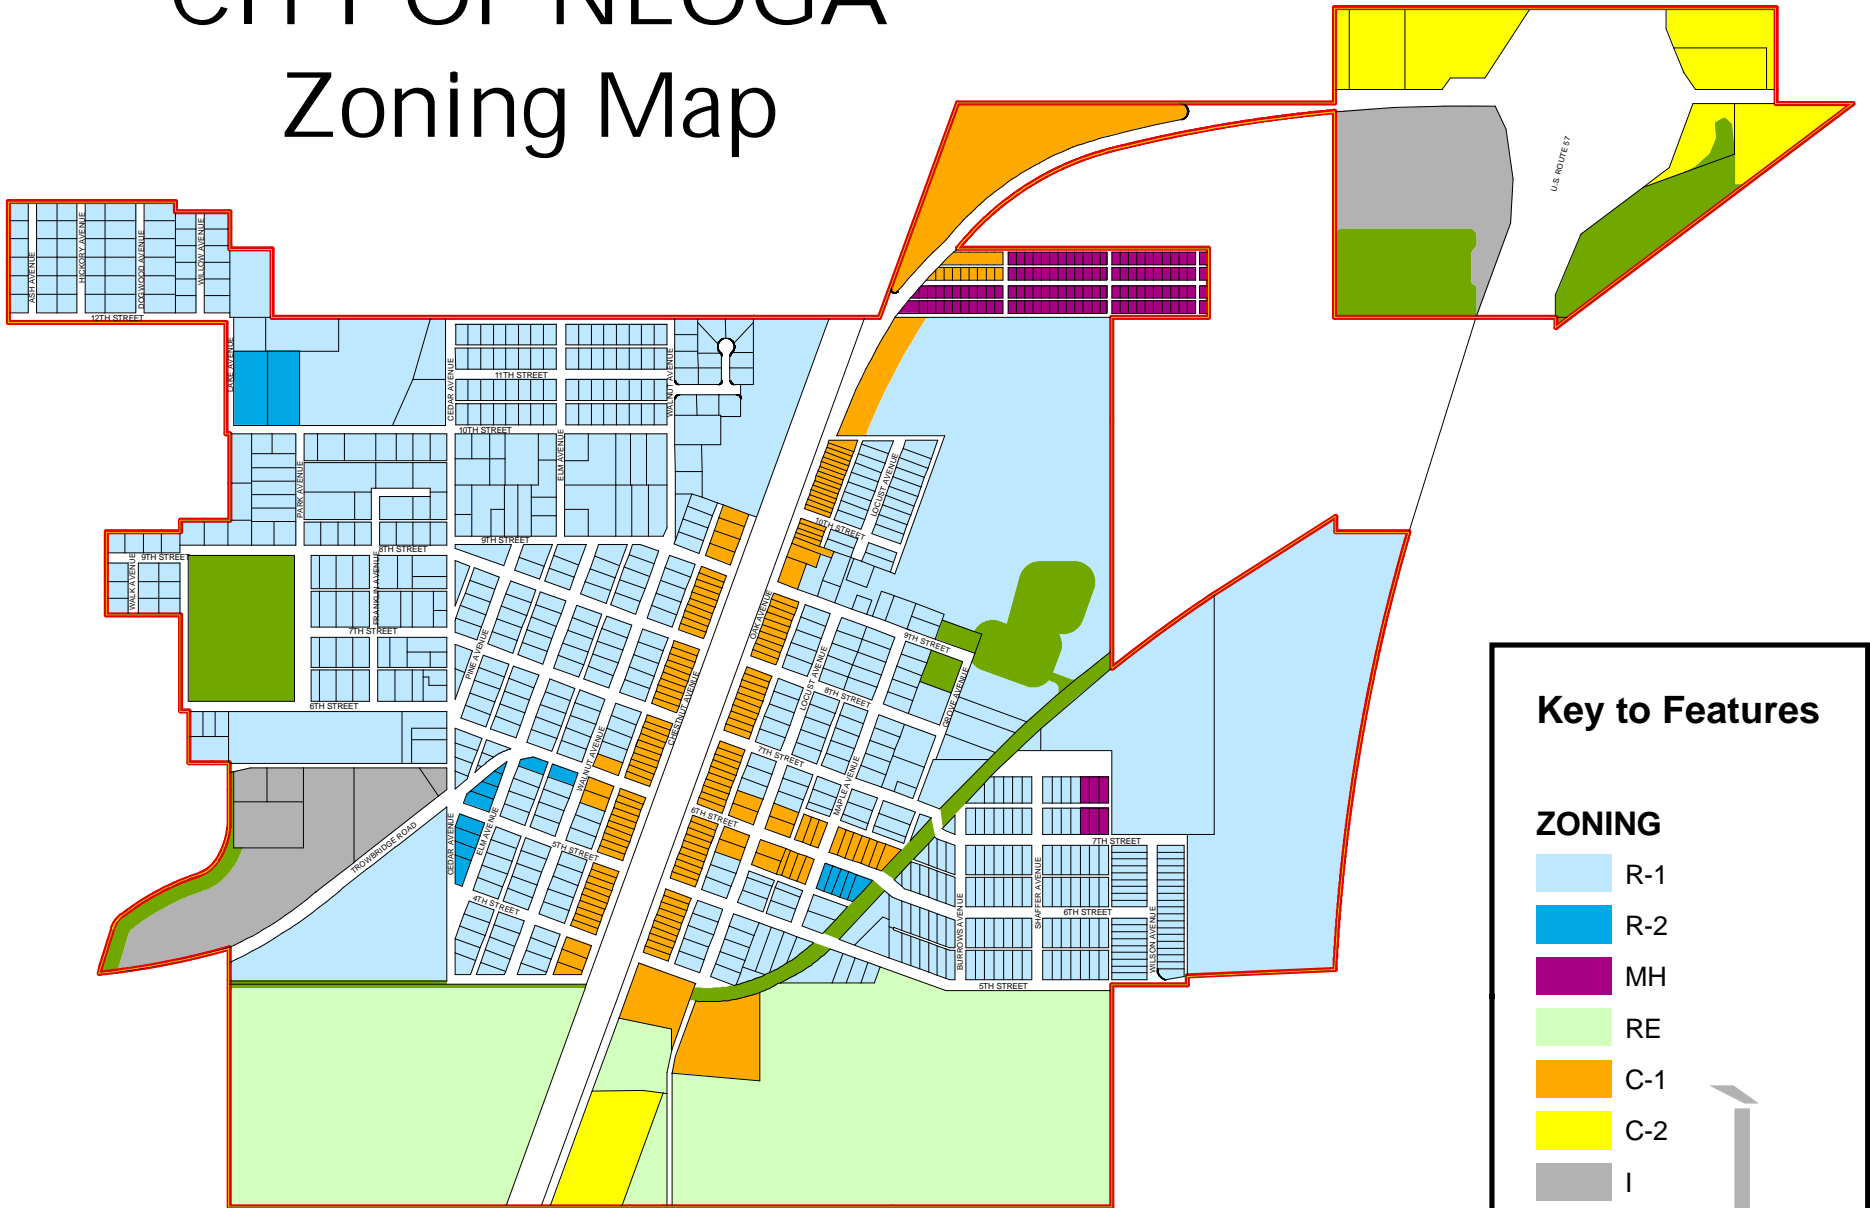

# CITY OF NEOGA Zoning Map

**Key to Features**

**ZONING**

- R-1
- R-2
- MH
- RE
- C-1
- C-2
- I
- Open
- Corporate Limits

Map Created by on May 23, 2003 by  
Coles County Regional Planning & Development Commission